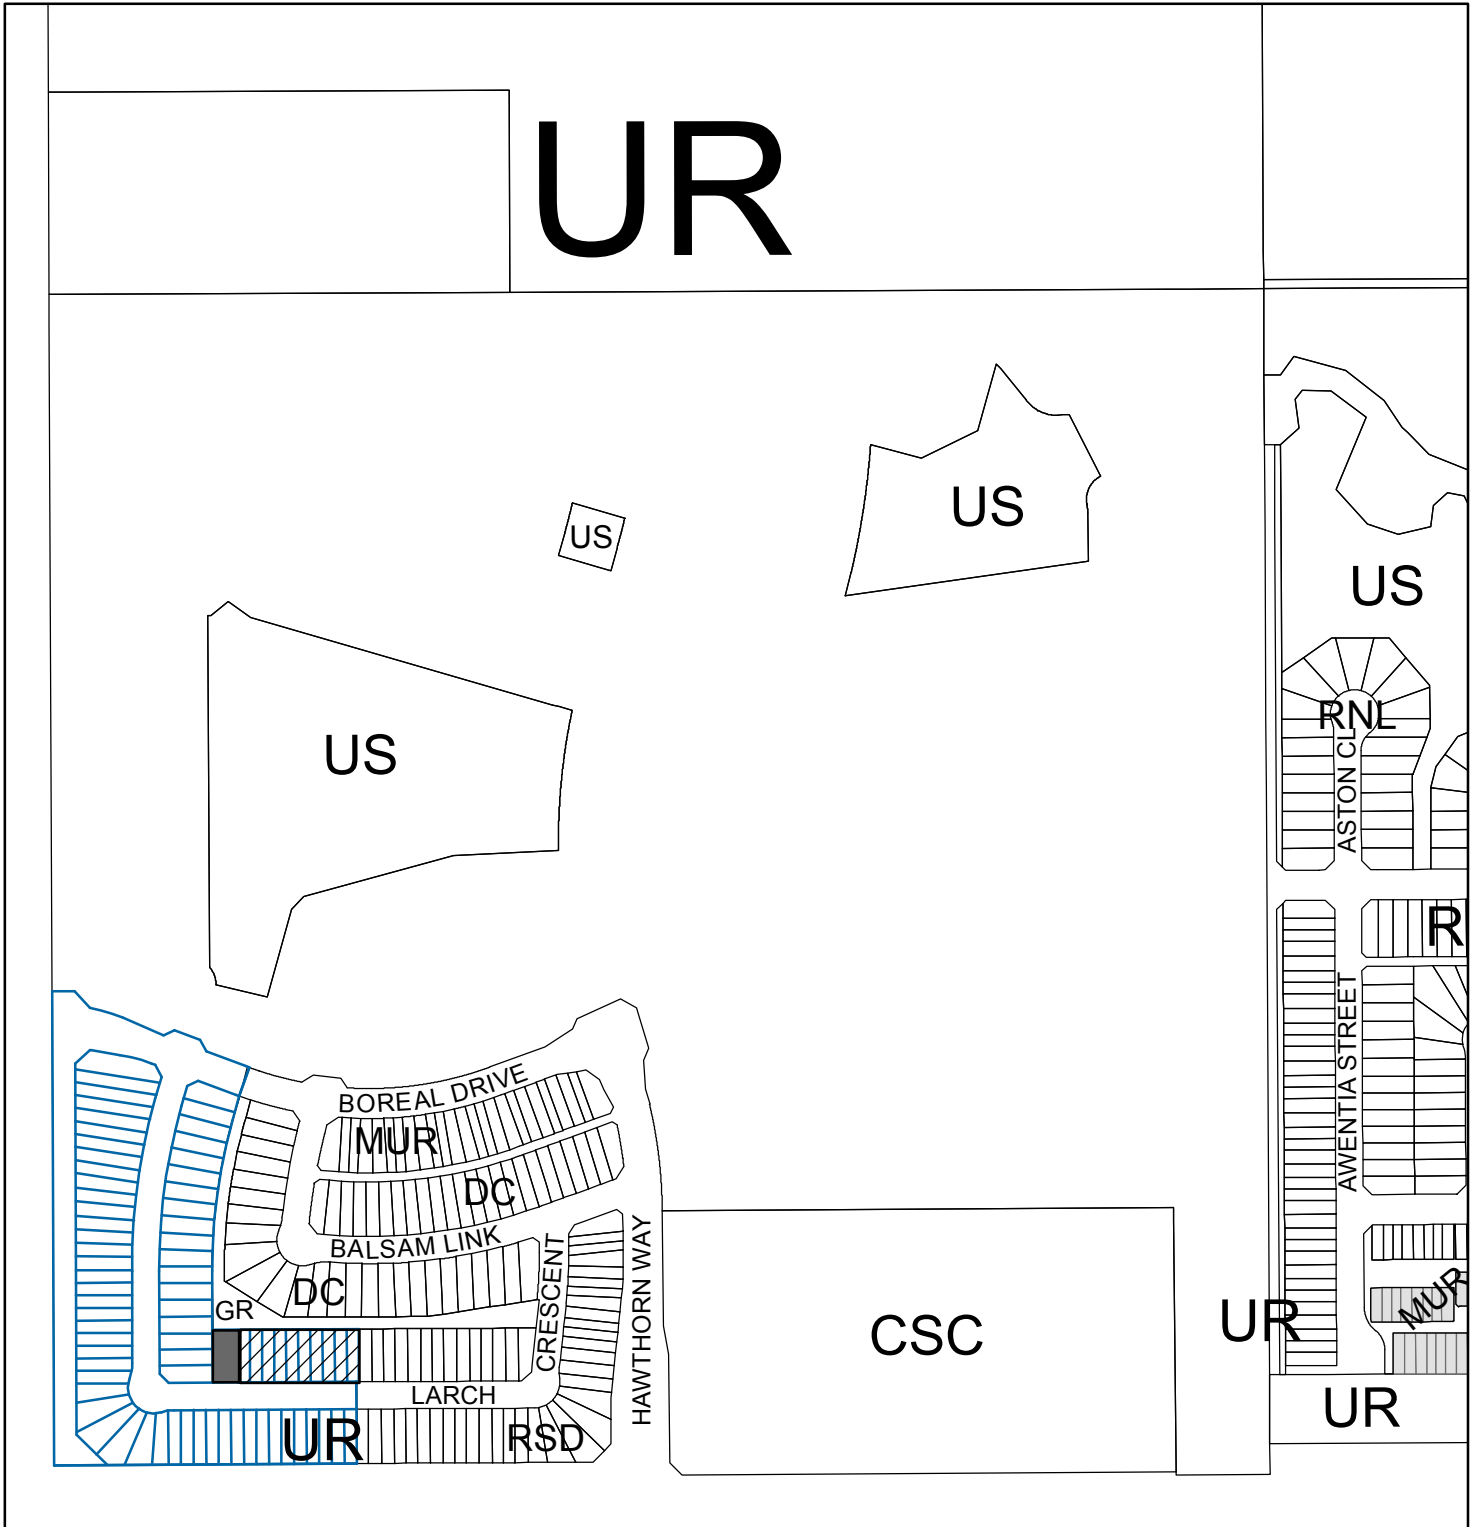

REDISTRICTING PLAN

UR

FROM: UR - URBAN RESERVE

TO:

RSD - RESIDENTIAL STANDARD DISTRICT

GR - GENERAL RECREATION