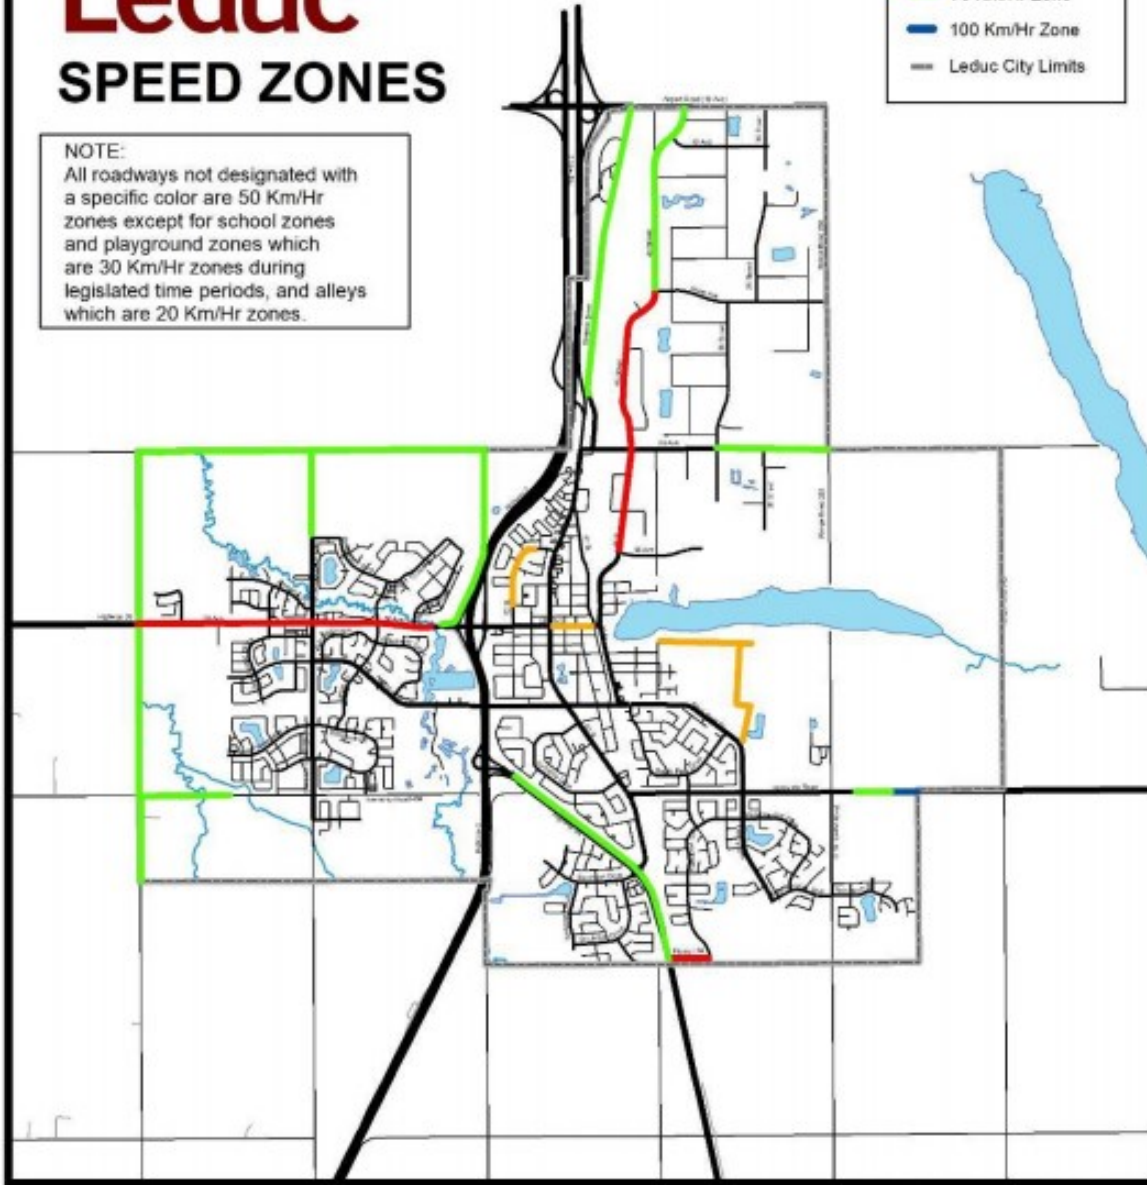

TRAFFIC ADVISORY COMMITTEE

2019 Initiatives

A series of several parallel white lines of varying lengths and positions, all slanted diagonally from the bottom-left towards the top-right, located in the right half of the slide.

CROSSWALKS

PARKING CHANGES

TRAFFIC CONTROL CHANGES

SPEED AWARENESS SIGNS

ALTON DRIVE SPEED TABLES

SOUTH TELFORD

CITY OF Leduc

SPEED ZONES

NOTE:

All roadways not designated with a specific color are 50 Km/Hr zones except for school zones and playground zones which are 30 Km/Hr zones during legislated time periods, and alleys which are 20 Km/Hr zones.

LEGEND

- 30 Km/Hr Zone
- 60 Km/Hr Zone
- 70 Km/Hr Zone
- 100 Km/Hr Zone
- Leduc City Limits

NEIGHBOURHOOD SPEEDS

QUESTIONS?