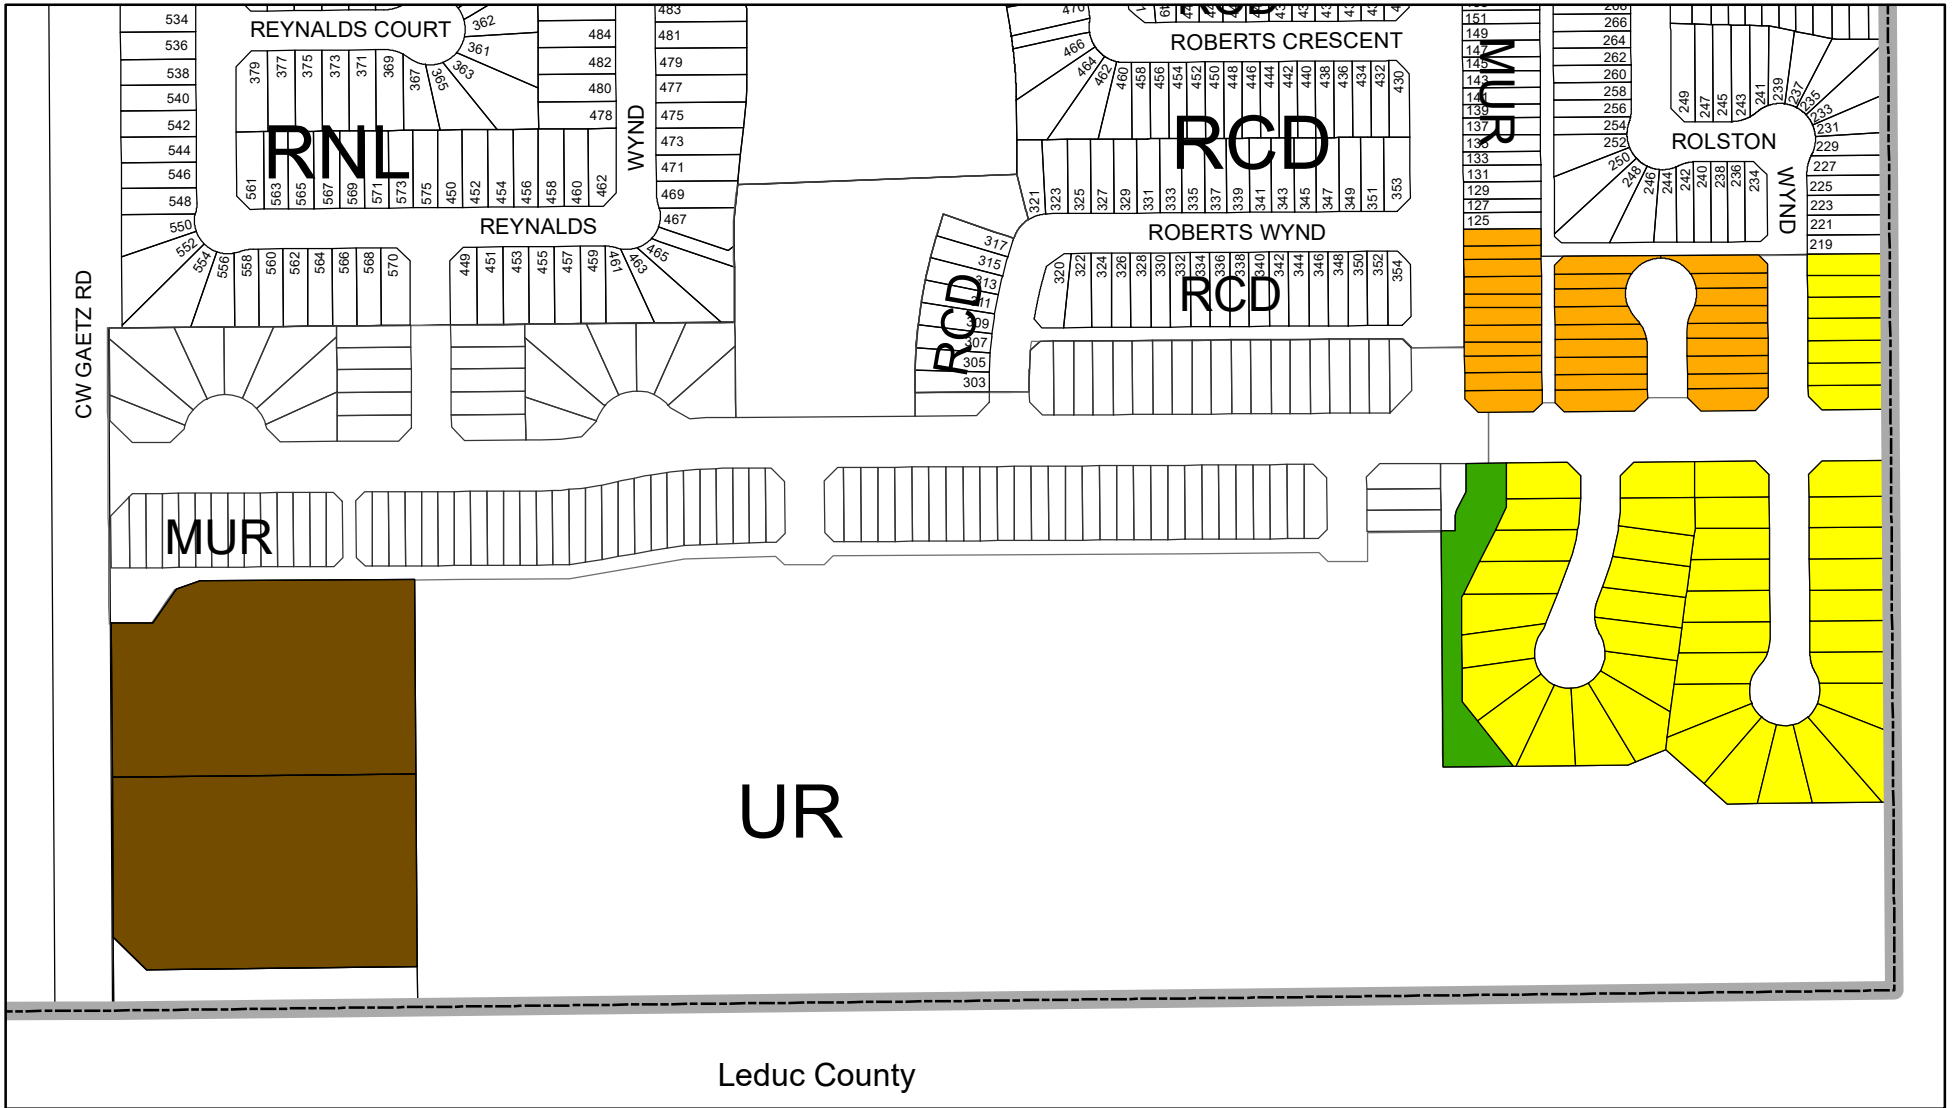

# REDISTRICTING PLAN

Leduc County

FROM: UR - URBAN RESERVE

- TO:
-  RCD - RESIDENTIAL COMPACT DEVELOPMENT
  -  GR - GENERAL RECREATION
  -  MUR - MIXED-USE RESIDENTIAL
  -  MUN - MIXED-USE NEIGHBOURHOOD