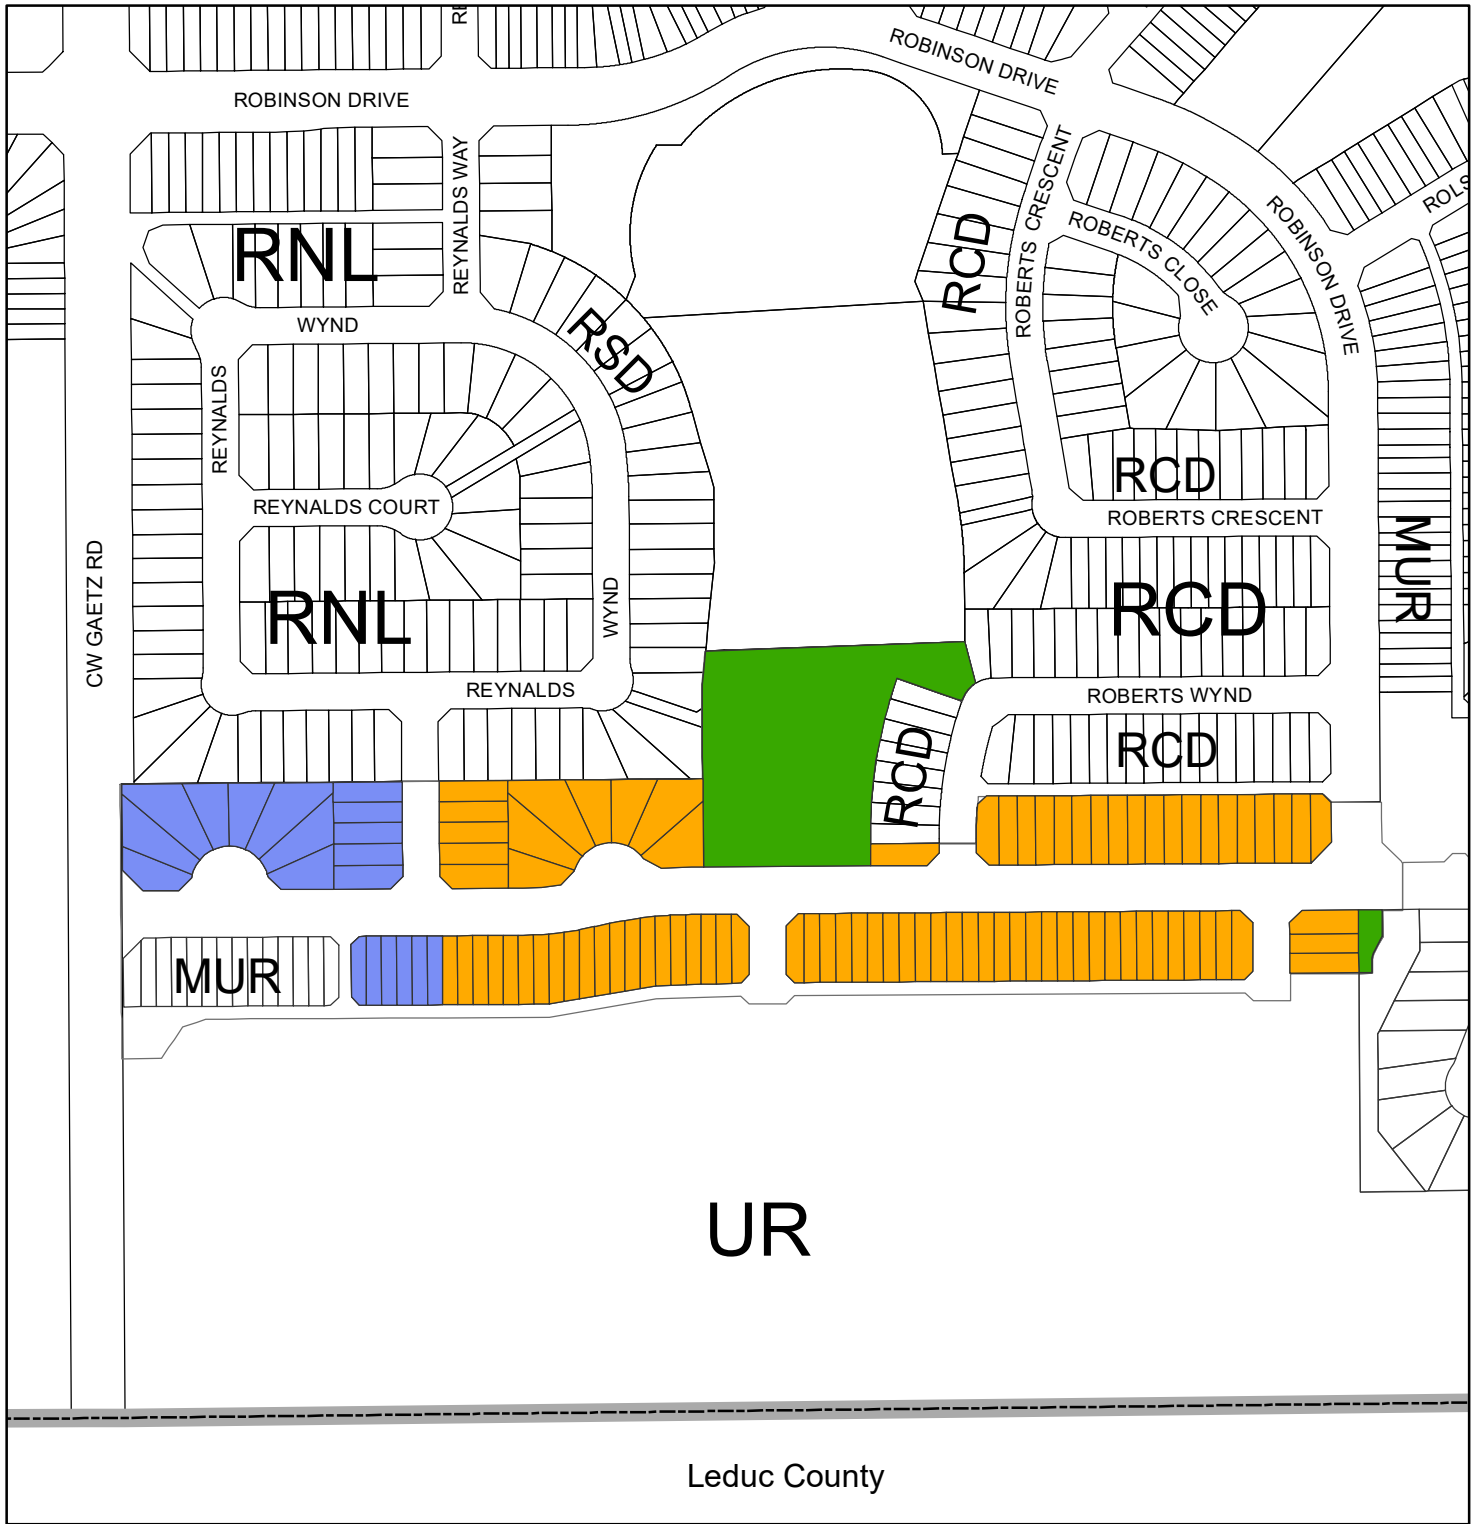

REDISTRICTING PLAN

Leduc County

FROM: MUR - MIXED-USE RESIDENTIAL
TO: RCD - RESIDENTIAL COMPACT DEVELOPMENT

FROM: UR - URBAN RESERVE
TO: RCD - RESIDENTIAL COMPACT DEVELOPMENT

FROM: UR - URBAN RESERVE
TO: GR - GENERAL RECREATION