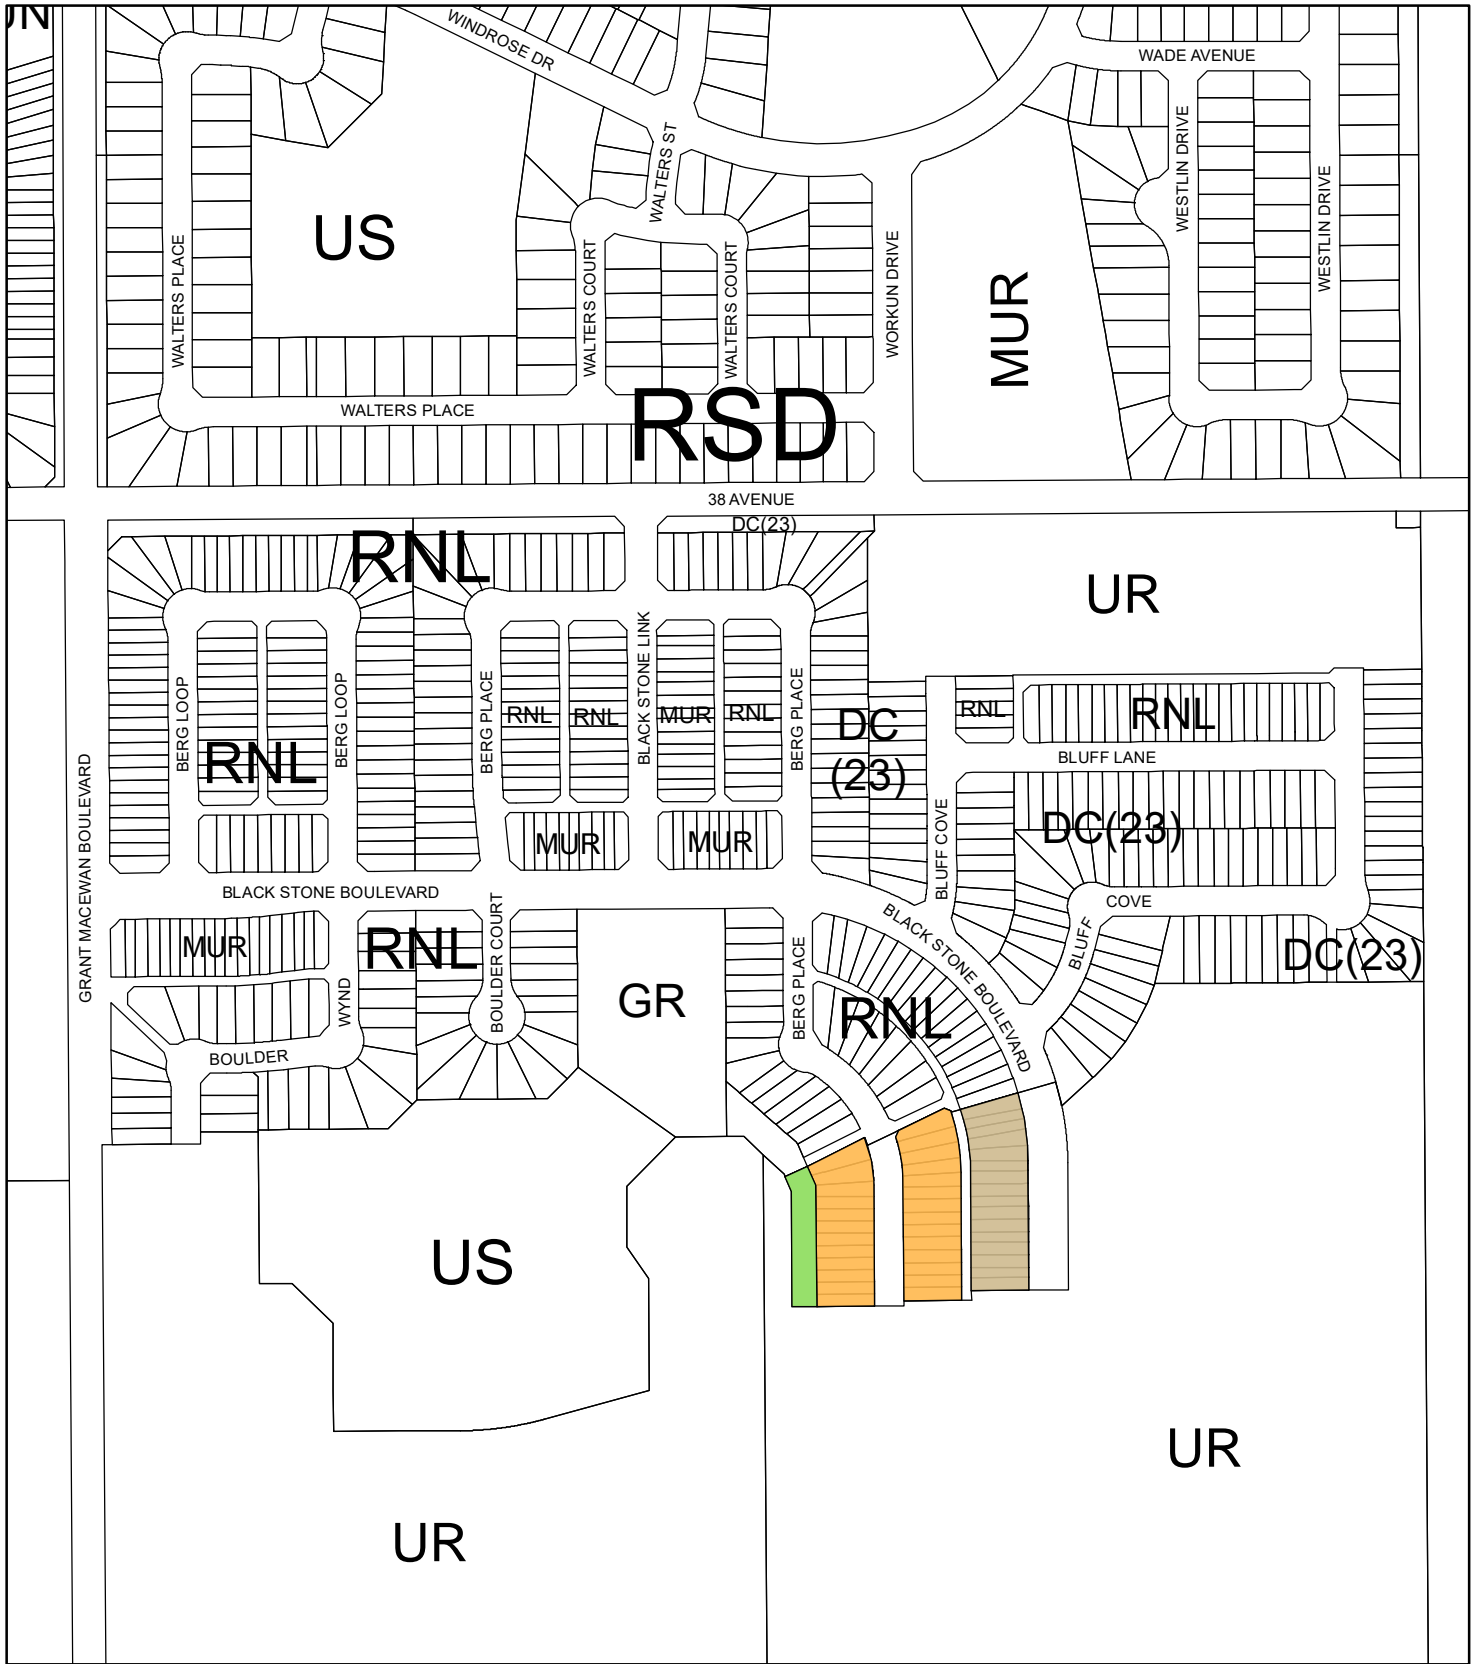

REDISTRICTING PLAN

FROM: UR - URBAN RESERVE

- TO:
- GR - GENERAL RECREATION
 - RCD - RESIDENTIAL COMPACT DEVELOPMENT
 - MUR - MIXED-USE RESIDENTIAL